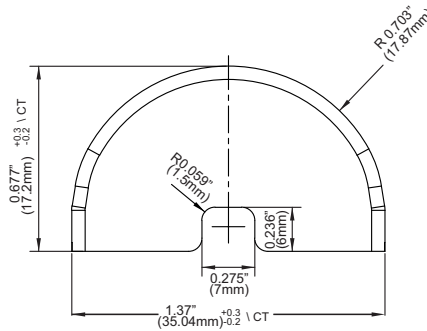

TLE-OPT-120-020
VLE-OPT-120-012

LinearHO / LP-LinearHO DC Module End Caps

- UL Recognized material
- 1.2mm white polycarbonate terephthalate (PBT) V0 flame rated
- White colored end caps
- For use with Fulham's LinearHO and LP-LinearHO DC modules

Mechanical Data

TLE-OPT-120-020

Compatible with:
TMU125050CL8x0A (22" LinearHO)
TMU140055CL8x0A (44" LinearHO)
TMU240095CL8x0A (44" LinearHO-
TMU240095CL8x0C (58" LinearHO)

VLE-OPT-120-012

Compatible with:
VMU048012LPyxA (5.5" Low Profile LinearHO)
VMU064025LPyxA (11" Low Profile LinearHO)
VMU080030LPyxA (22" Low Profile LinearHO)
VMU125050LPyxA (22" Low Profile LinearHO)
VMU140055LPyxA (44" Low Profile LinearHO)
VMU140055LPyxC (46" Low Profile LinearHO)
VMU240095LPyxA (44" Low Profile LinearHO)
VMU240095LPyxC (58" Low Profile LinearHO)