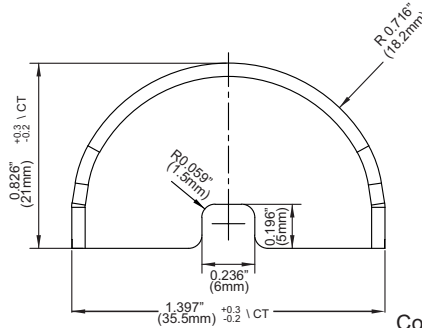

TLE-OPT-120-020
VLE-OPT-120-012

LinearHO / LP-LinearHO DC Module End Caps

- UL Recognized material
- 1.2mm white polycarbonate terephthalate (PBT) V0 flame rated
- White colored end caps
- For use with Fulham's LinearHO and LP-LinearHO DC modules

Mechanical Data

TLE-OPT-120-020

Compatible with:
TMU125050CL8x0A (22" LinearHO)
TMU140055CL8x0A (44" LinearHO)
TMU240095CL8x0A (44" LinearHO-
TMU240095CL8x0C (58" LinearHO)

VLE-OPT-120-012

Compatible with:
VMU048012LPyxA (5.5" Low Profile LinearHO)
VMU064025LPyxA (11" Low Profile LinearHO)
VMU080030LPyxA (22" Low Profile LinearHO)
VMU125050LPyxA (22" Low Profile LinearHO)
VMU140055LPyxA (44" Low Profile LinearHO)
VMU140055LPyxC (46" Low Profile LinearHO)
VMU240095LPyxA (44" Low Profile LinearHO)
VMU240095LPyxC (58" Low Profile LinearHO)