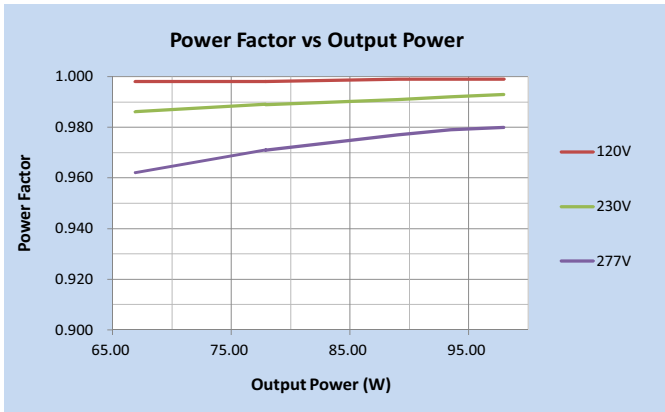

RoHS
COMPLIANT

Figure 5