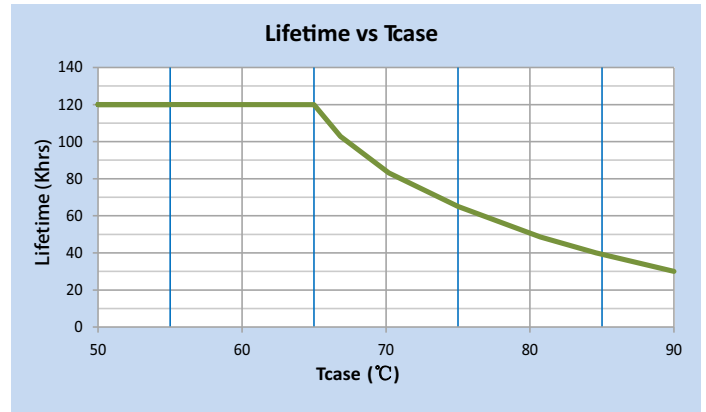

RoHS
COMPLIANT

Figure 3

Figure 4

Figure 5

Figure 6

Figure 7

RoHS
COMPLIANT

Dimmable
100% - 10%

Mechanical Data

NOTE :

- 1.This Driver Must Be Installed By A Licensed Electrician
- 2.This Driver Must Be Grounded

Wiring Diagrams

INPUT SIDE	LENGTH
BLACK	13.0" [330mm]
WHITE	13.0" [330mm]

OUTPUT SIDE	LENGTH
RED	13.0" [330mm]
BLUE	13.0" [330mm]
PURPLE	13.0" [330mm]
GREY	13.0" [330mm]