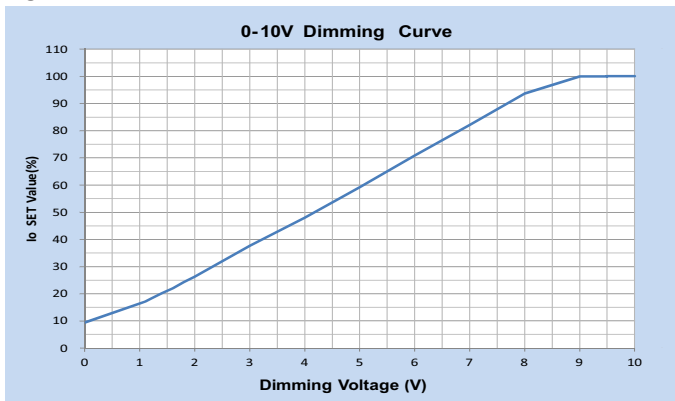

RoHS
COMPLIANT

Dimmable
100% - 10%

- Constant Current LED Driver
- Output Wattage: 98W
- Universal Voltage (120V-277V)
- 0-10V Dimming
- Long Case
- Output voltage range of 30-41VDC

General Specifications

Input Voltage	120-277VAC, 50/60 Hz
Input Current	1A
Input Power	115W
Power Factor	>0.9
THD	<20%
Efficiency	88% Typical@277V Full Load
Driver Type	Constant Current
Output Current	2400mA
Output Voltage Range	30-41VDC
Output Power	98W Max.
Number of Output Channels	1 Channel
Dimming Controller Type/Dimming Range	0-10VDC / 100%-10% (Figure 1)
RFI/EMI	FCC Part 15B Consumer
Output Type	LED Class 2
Potting Type / Degree of Fill	Potting As Per ASTM D36-86 / Fully Potted
Ambient Operating Temperature Range	-40°C to 60°C (-40°F to 140°F)
Max. Case Temperature	85°C (185°F)
Sound Rating	A
Input Surge Protection	Line-Neutral 2kV, Line & Neutral-Ground 4kV
Protections	Input Current Protection
	Output Short Circuit Protection
	Output Open Circuit Protection
	Output to Ground Short Protection
	Overload Protection
	Over Temperature Protection
Service Life	50,000 hours @Tc 80°C (176°F)
Approvals / Class	LED Class 2, CLASS P, Type HL, Dry or Damp Locations, RoHS
Warranty	5 years

Figure 1