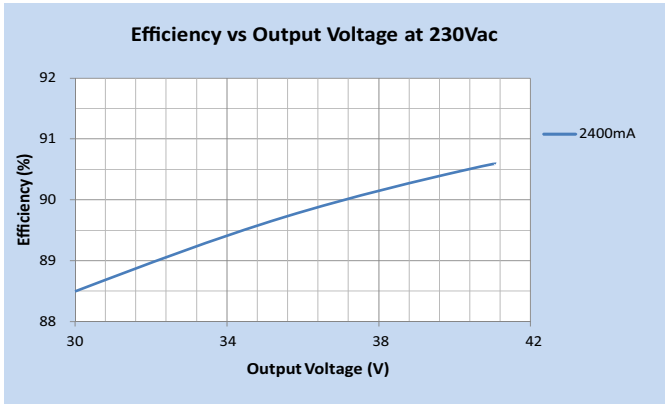

RoHS
COMPLIANT

Figure 3