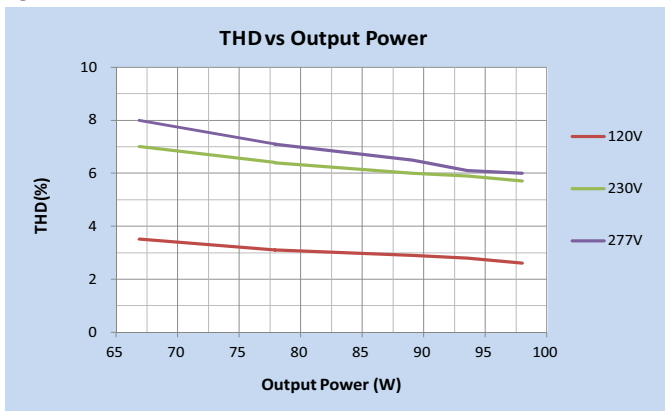

RoHS
COMPLIANT

Figure 7