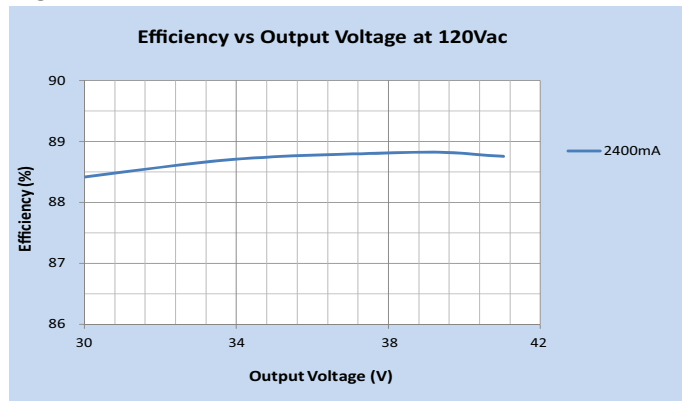

Figure 2

Fulham extends a limited warranty to the original purchaser or first user for a period of 5 years @ Tc 80°C from the date of manufacture when properly installed and operated under normal conditions of use. For complete terms and conditions, please refer to the Warranty Center at www.fulham.com. Specifications subject to change without notice.