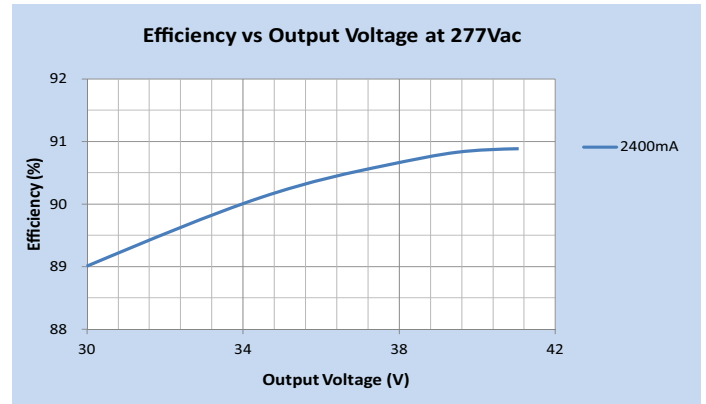

RoHS
COMPLIANT

Figure 4