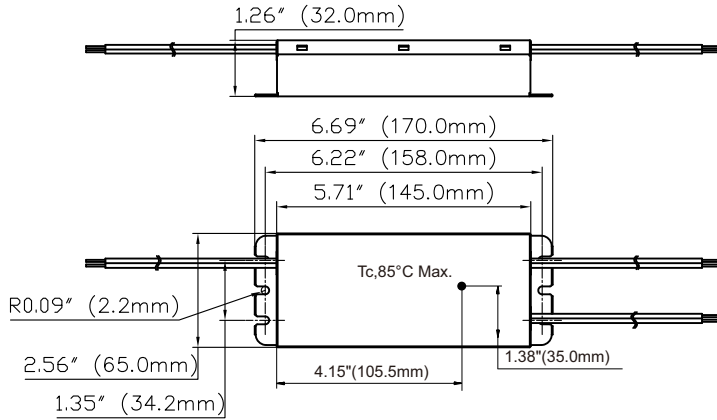

Mechanical Data

NOTE :

- 1.This Driver Must Be Installed By A Licensed Electrician
- 2.This Driver Must Be Grounded

Wiring Diagrams

INPUT SIDE	LENGTH
BLACK	13.0" [330mm]
WHITE	13.0" [330mm]

OUTPUT SIDE	LENGTH
RED	13.0" [330mm]
BLUE	13.0" [330mm]
PURPLE	13.0" [330mm]
GREY	13.0" [330mm]