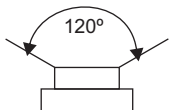

CAUTION: Replace battery only with corresponding part number.

Mechanical Data:

FRONT VIEW

BACK VIEW

Beam Angle (Typical) 120°

Fulham extends a limited warranty only to the original purchaser or to the first user for a period of 5 years from the date of manufacture when properly installed and operated under normal conditions of use. For complete terms and conditions, please reference the Fulham product catalog (www.fulham.com)
Due to a program of continuous improvement, Fulham reserves the right to make modifications or variations in design or construction to the equipment described.