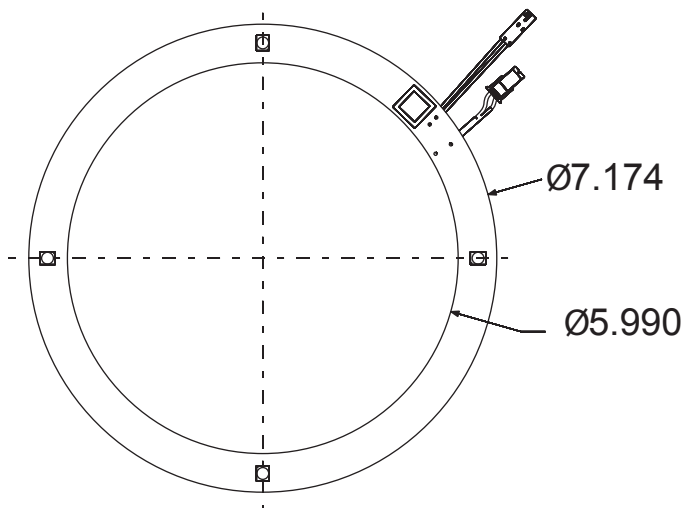

This is an original product from Fulham Co., Inc.

Description: Emergency LED Array, only to be operated with FHS1-UNV-3.6L

This LED Array Will Operate At The Following:

4W, 500 Lumens

Array:

Wiring Data:

Lead Length - inches: 24"

Battery Data:

Fulham Part #	Battery Pack	No. of LEDs	Run Time*
FHSBATT3-C3	3 C Cell	4	160 min.
FHSBATT3-D4	3 D Cell	4	210 min.
FHSBATT3-F7	3 F Cell	4	360 min.

* Run times are based on fully charged batteries.

CAUTION: Replace battery only with corresponding part number.

Mechanical Data:

FRONT VIEW

BACK VIEW

Beam Angle (Typical) 120°

Fulham extends a limited warranty only to the original purchaser or to the first user for a period of 5 years from the date of manufacture when properly installed and operated under normal conditions of use. For complete terms and conditions, please reference the Fulham product catalog (www.fulham.com)
Due to a program of continuous improvement, Fulham reserves the right to make modifications or variations in design or construction to the equipment described.