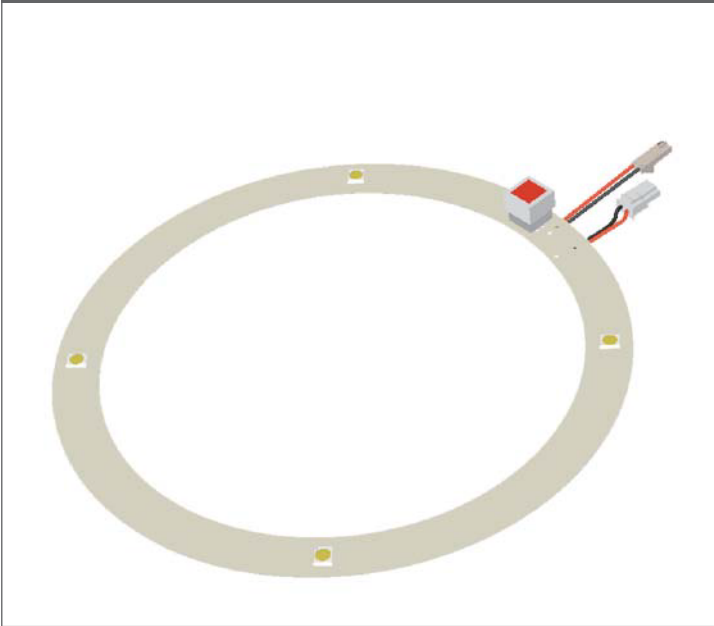

This is an original product from Fulham Co., Inc.

Description: Emergency LED Array, only to be operated with FHS1-UNV-3.6L

This LED Array Will Operate At The Following:

4W, 500 Lumens

Array:

Wiring Data:

Lead Length - inches: 24"

Battery Data:

Fulham Part #	Battery Pack	No. of LEDs	Run Time*
FHSBATT3-C3	3 C Cell	4	160 min.
FHSBATT3-D4	3 D Cell	4	210 min.
FHSBATT3-F7	3 F Cell	4	360 min.

* Run times are based on fully charged batteries.

CAUTION: Replace battery only with corresponding part number.

Mechanical Data:

FRONT VIEW

BACK VIEW

Beam Angle (Typical) 120°

Fulham extends a limited warranty only to the original purchaser or to the first user for a period of 5 years from the date of manufacture when properly installed and operated under normal conditions of use. For complete terms and conditions, please reference the Fulham product catalog (www.fulham.com)
Due to a program of continuous improvement, Fulham reserves the right to make modifications or variations in design or construction to the equipment described.