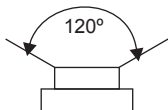

CAUTION: Replace battery only with corresponding part number.

Mechanical Data:

FRONT VIEW

BACK VIEW

Beam Angle (Typical) 120°

Fulham extends a limited warranty only to the original purchaser or to the first user for a period of 5 years from the date of manufacture when properly installed and operated under normal conditions of use. For complete terms and conditions, please reference the Fulham product catalog (www.fulham.com)
Due to a program of continuous improvement, Fulham reserves the right to make modifications or variations in design or construction to the equipment described.