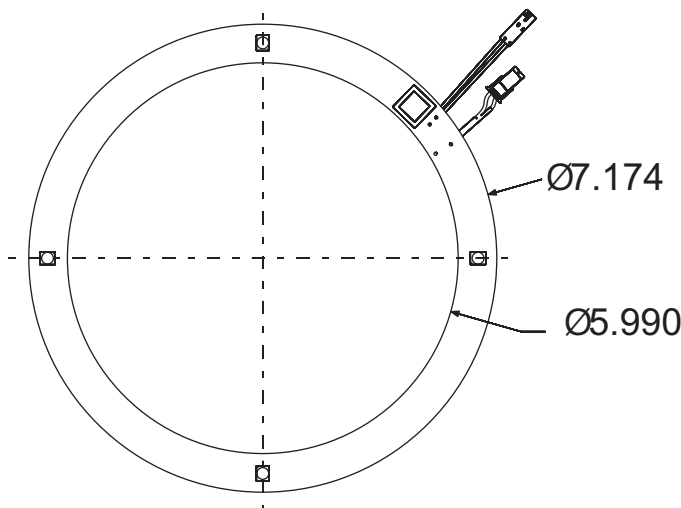

This is an original product from Fulham Co., Inc.

Description: Emergency LED Array, only to be operated with FHS1-UNV-3.6L

This LED Array Will Operate At The Following:

4W, 500 Lumens

Array:

Wiring Data:

Lead Length - inches: 24"

Battery Data:

Fulham Part #	Battery Pack	No. of LEDs	Run Time*
FHSBATT3-C3	3 C Cell	4	160 min.
FHSBATT3-D4	3 D Cell	4	210 min.
FHSBATT3-F7	3 F Cell	4	360 min.

* Run times are based on fully charged batteries.

CAUTION: Replace battery only with corresponding part number.

Mechanical Data:

FRONT VIEW

BACK VIEW

Beam Angle (Typical) 120°

Fulham extends a limited warranty only to the original purchaser or to the first user for a period of 5 years from the date of manufacture when properly installed and operated under normal conditions of use. For complete terms and conditions, please reference the Fulham product catalog (www.fulham.com)
Due to a program of continuous improvement, Fulham reserves the right to make modifications or variations in design or construction to the equipment described.