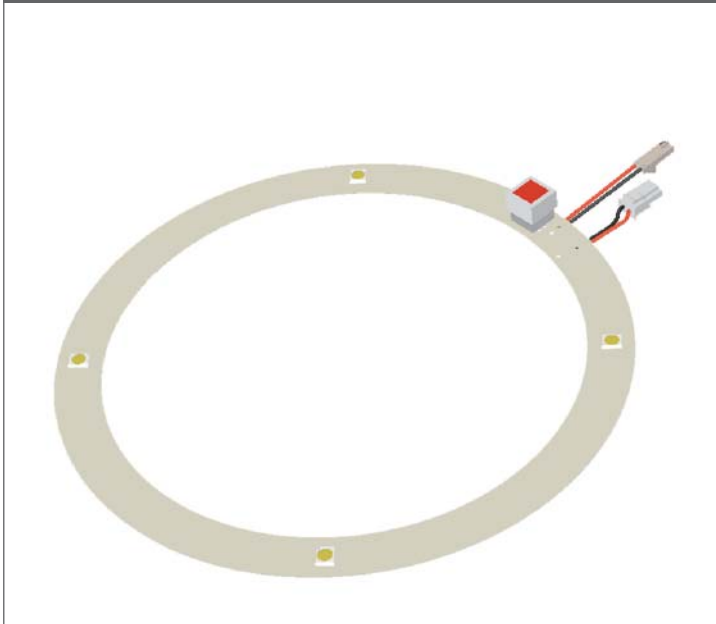

This is an original product from Fulham Co., Inc.

Description: Emergency LED Array, only to be operated with FHS1-UNV-3.6L

This LED Array Will Operate At The Following:

4W, 500 Lumens

Array:

Wiring Data:

Lead Length - inches: 24"

Battery Data:

Fulham Part #	Battery Pack	No. of LEDs	Run Time*
FHSBATT3-C3	3 C Cell	4	160 min.
FHSBATT3-D4	3 D Cell	4	210 min.
FHSBATT3-F7	3 F Cell	4	360 min.

* Run times are based on fully charged batteries.

CAUTION: Replace battery only with corresponding part number.

Mechanical Data:

FRONT VIEW

BACK VIEW

Beam Angle (Typical) 120°

Fulham extends a limited warranty only to the original purchaser or to the first user for a period of 5 years from the date of manufacture when properly installed and operated under normal conditions of use. For complete terms and conditions, please reference the Fulham product catalog (www.fulham.com)
Due to a program of continuous improvement, Fulham reserves the right to make modifications or variations in design or construction to the equipment described.