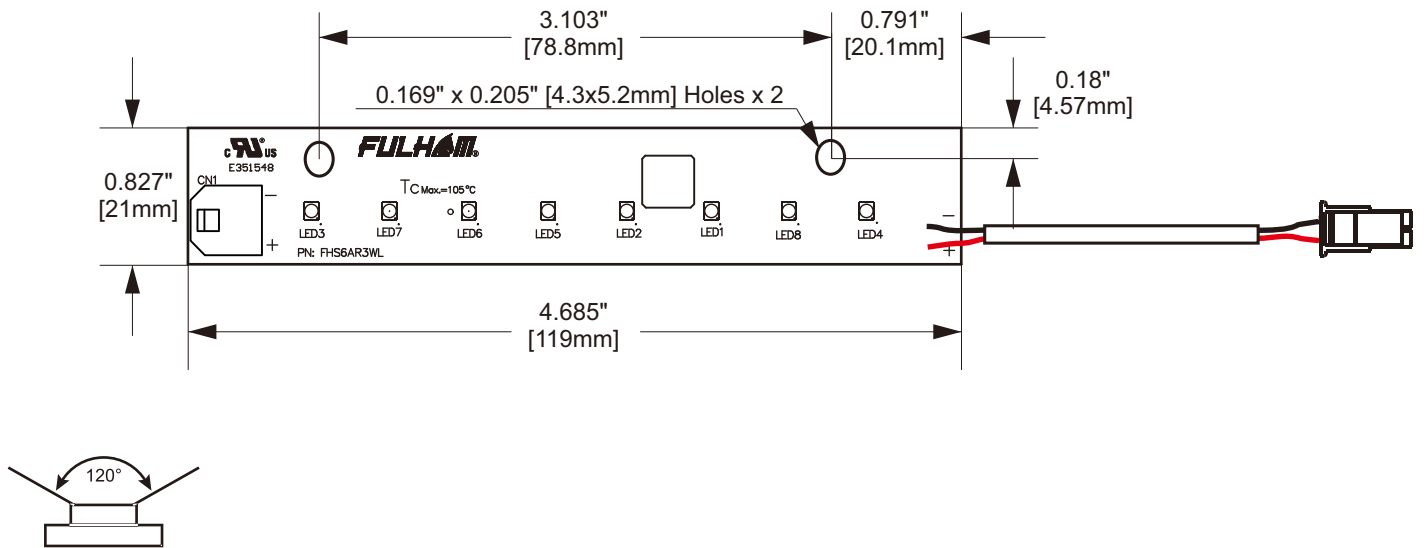

**Wiring Data:**

Lead Length - inches: 12"

**Battery Data:**

Fulham Part #	Battery Pack	No. of LEDs	Run Time*
FHSBATT3-C3	3 C Cell	4	145 min.
FHSBATT3-D4	3 D Cell	4	200 min.
FHSBATT3-F7	3 F Cell	4	360 min.

\* Run times are based on fully charged batteries.

**CAUTION:** Replace battery only with corresponding part number.

**Mechanical Data:**

Beam Angle (typical)