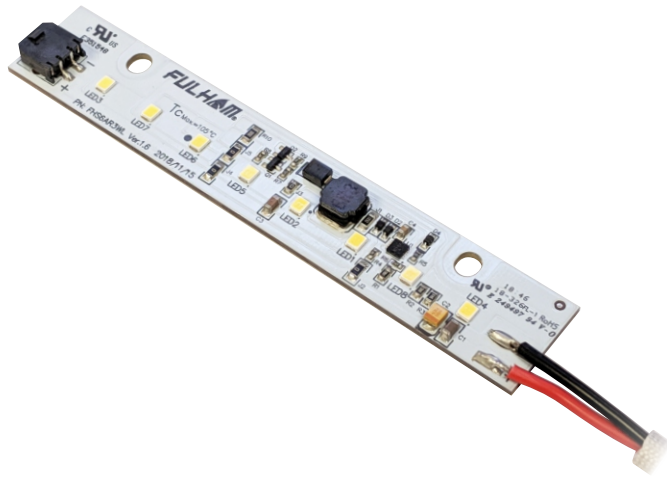

This is an original product from Fulham Co., Inc.

Description: Emergency LED Array, only to be operated with FHS1-UNV-3.6L

This LED Array Will Operate At The Following:

3.3W, 450 Lumens

**Array:**

**LED Color Temperature: Cool White (5000K)**

**Wiring Data:**

Lead Length - inches: 12"

**Battery Data:**

Fulham Part #	Battery Pack	No. of LEDs	Run Time*
FHSBATT3-C3	3 C Cell	4	145 min.
FHSBATT3-D4	3 D Cell	4	200 min.
FHSBATT3-F7	3 F Cell	4	360 min.